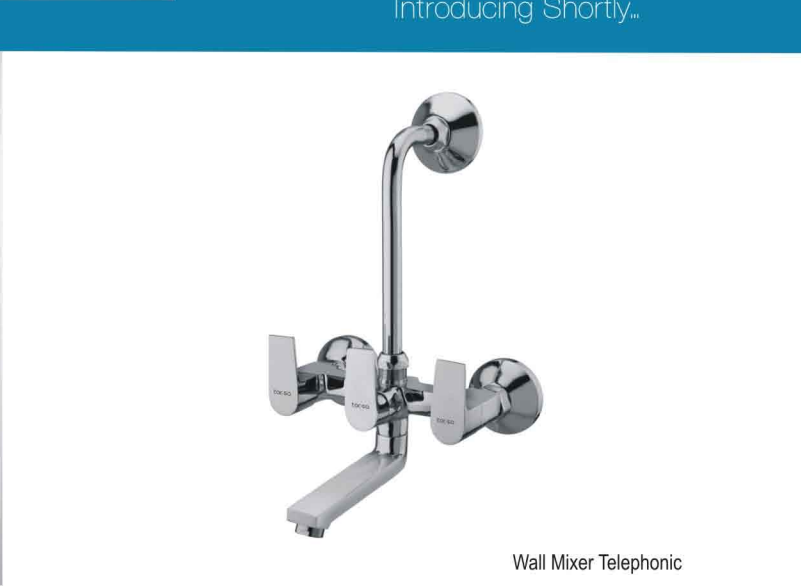

SL-111B  
Liquid Soap Dispenser (Brass)

SL-104  
Tumbler Holder

SL-107  
Paper Holder with Flap

SL-105  
Coat Hook

FL-109  
Tumbler Holder with Soap Dish

FL-101  
Towel Rod 24"

FL-113  
Towel Rack 24"

FL-102  
Towel Ring

FL-108  
Double Soap Dish

FL-103  
Soap Dish

FL-104  
Tumbler Holder

FL-111  
Liquid Soap Dispenser

FL-106  
Paper Holder

FL-105  
Coat Hook

FL-115  
Toilet Brush Holder

Introducing Shortly...

Centre Hole Basin Mixer

Wall Mixer Telephonic

Bib Cock

Long Body

Angle Cock

Concealed Stop Cock

Pillar Cock

Sink Cock